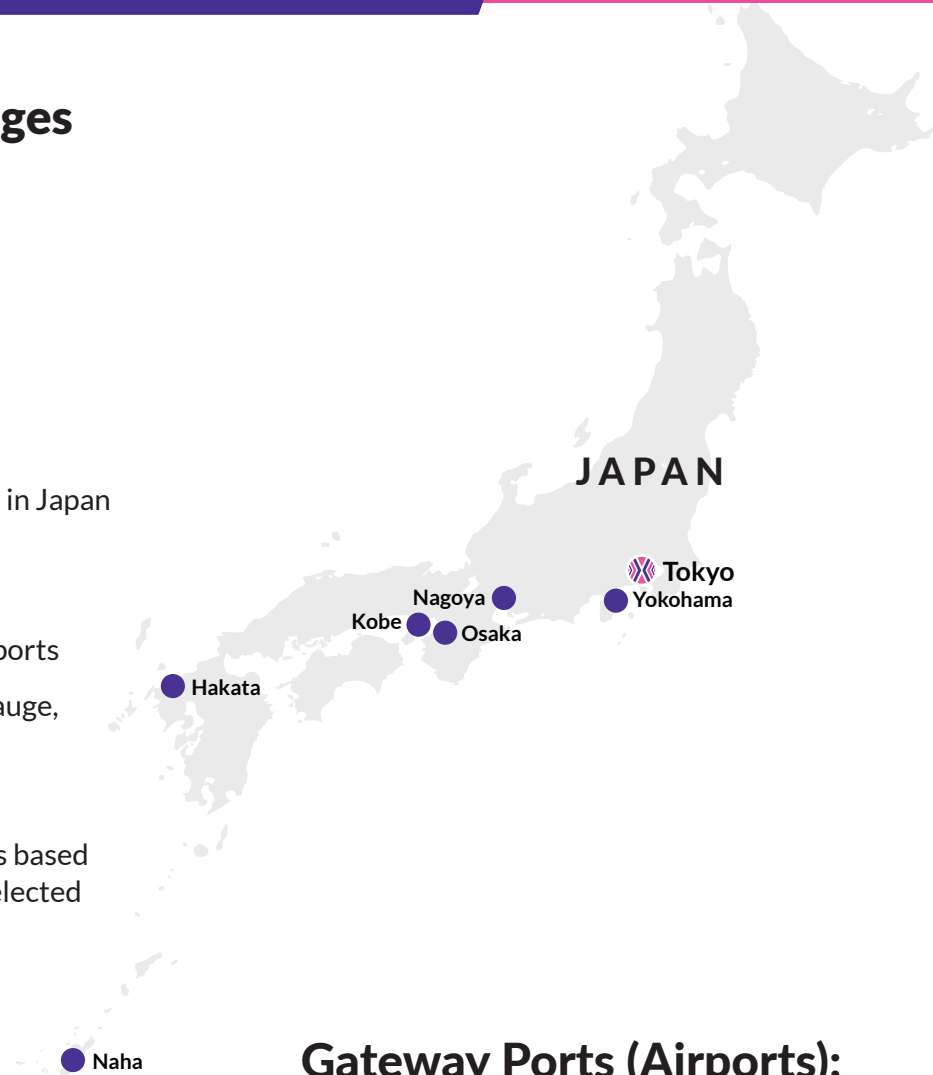

## DGX Coverage & Advantages

- Excellent service to/from Hawaii
- Weekly LCL consolidations services
- Door to door services
- LCL/FCL hazardous materials capabilities
- Competitive inland trucking services from any zip code in the USA to any DGX CFS
- Door service to/from all US Military bases in Japan
- FCL direct and transshipment services to/from USA
- Airfreight to/from major international airports
- Project Cargo Division Services: Out of Gauge, Oversized and Jumbo Cargo
- Web-based real time tracking
- Consignees/shippers alerted on shipments based on notification milestones and methods selected
- Global network
- C-TPAT Validated
- IATA Licensed in the USA
- TSA Certified
- ISO 9001:2015 Certified in Australia, New Zealand & the USA (including American Samoa & Guam)

## Gateway Ports (Airports):

- Tokyo (NRT/HND)
- Osaka (KIX)
- Yokohama
- Hakata (FUK)
- Nagoya (NGO)
- Naha (OKA)
- Kobe